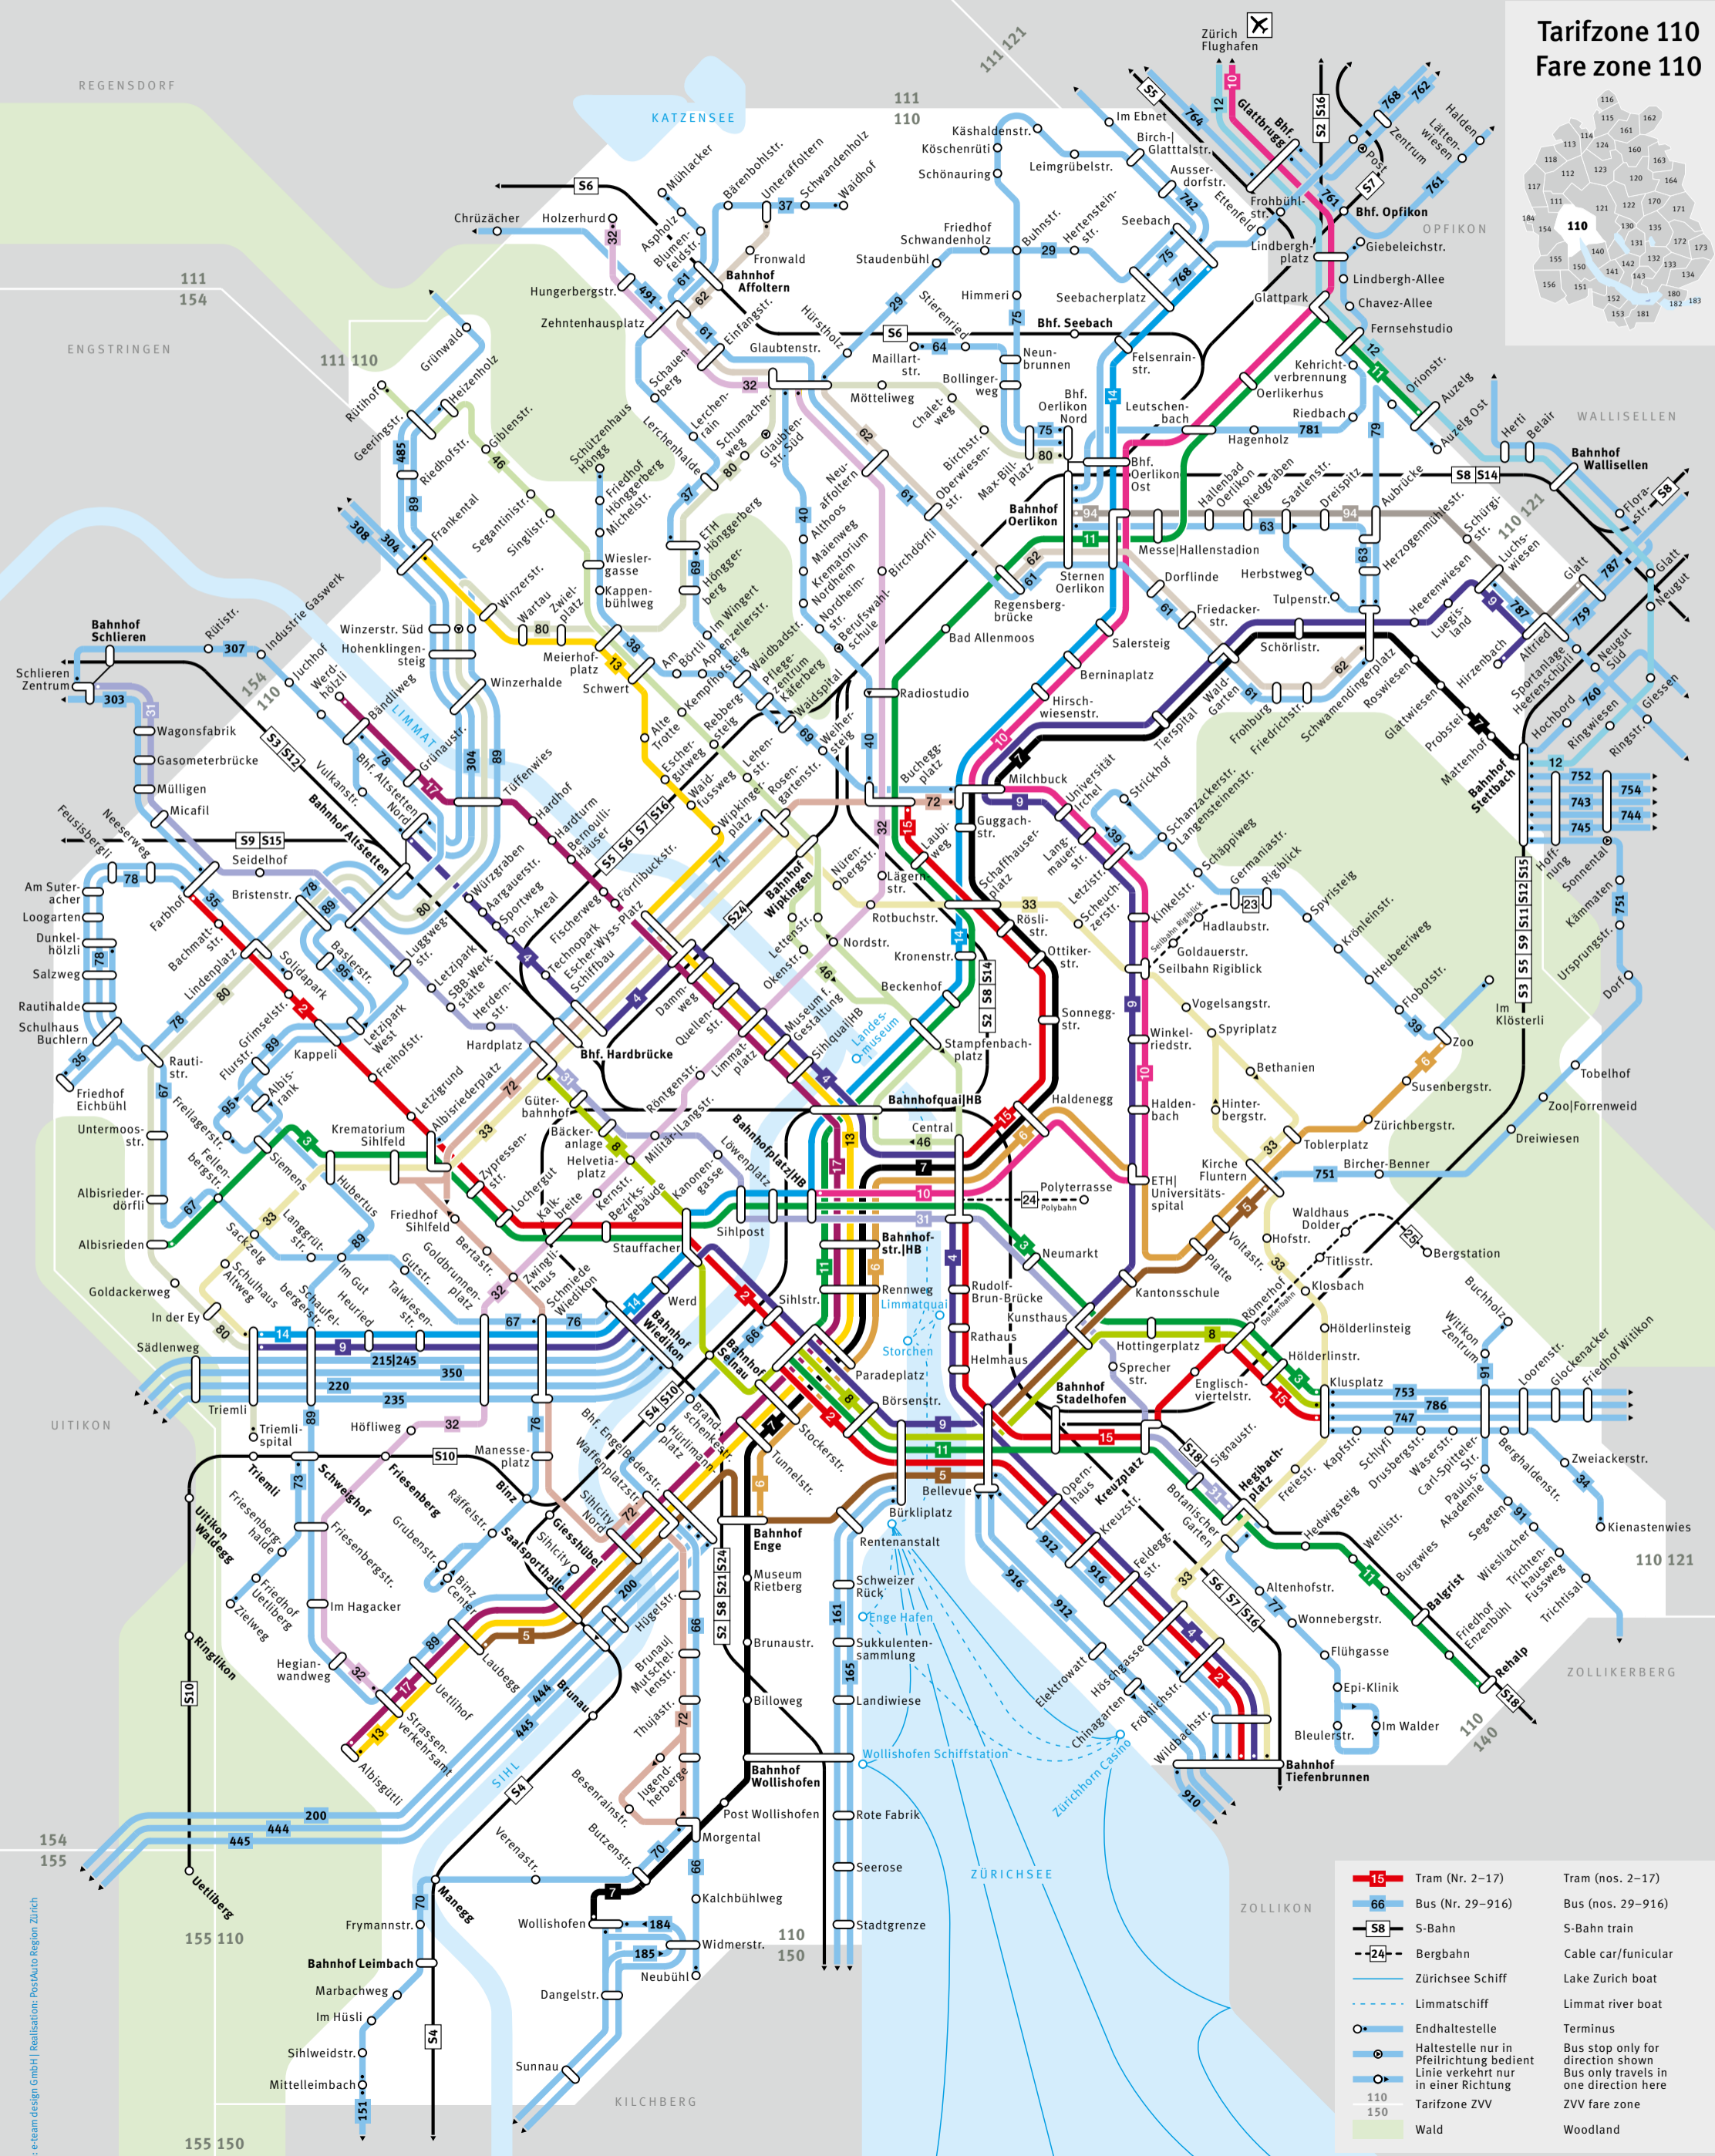

Tarifzone 110 Fare zone 110

	Tram (Nr. 2-17)	Tram (nos. 2-17)
	Bus (Nr. 29-916)	Bus (nos. 29-916)
	S-Bahn	S-Bahn train
	Bergbahn	Cable car/funicular
	Zürichsee Schiff	Lake Zurich boat
	Limmatschiff	Limmat river boat
	Endhaltestelle	Terminus
	Haltestelle nur in Pfeilrichtung bedient	Bus stop only for direction shown
	Bus verkehrt nur in einer Richtung	Bus only travels in one direction here
	110 150	Tarifzone ZVV ZVV fare zone
	Wald	Woodland